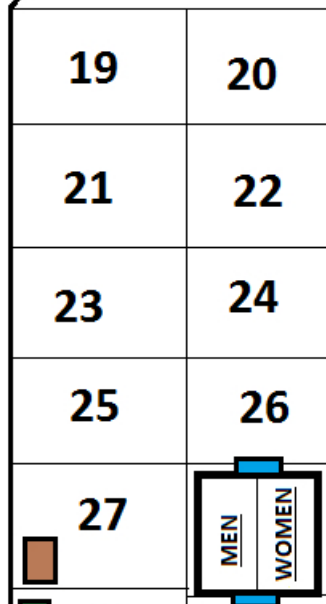

Shuttle Stop 7
(Year-Round)

Lodge

Trail To Upper Falls

CAMP 4 Parking Lot