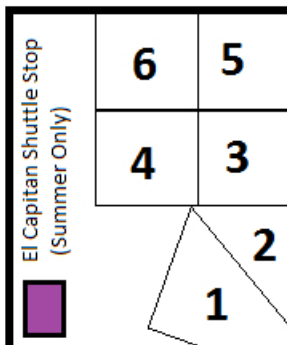

Shuttle Stop 7
(Year-Round)

Lodge

Trail To Upper Falls

CAMP 4 Parking Lot